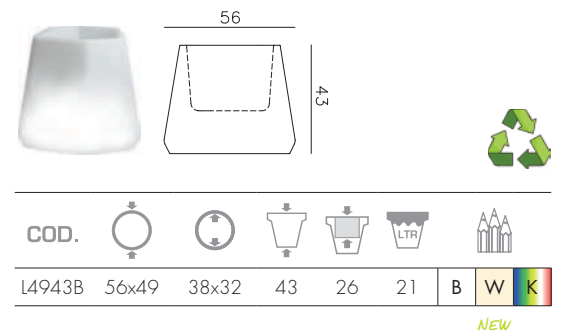

OPS MEDIUM LIGHT / ART. L49

OPS LARGE LIGHT / ART. L50

ZIG LIGHT / ART. L54V

COD.							
L54V50B	50	40	76	31	33	B	W K

NEW

ZAG LIGHT / ART. L54A

COD.							
L54A50B	50	25	76	19	9	B	W K

NEW