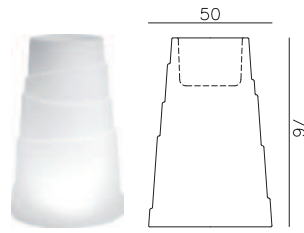

OPS MEDIUM LIGHT / ART. L49

OPS LARGE LIGHT / ART. L50

ZIG LIGHT / ART. L54V

COD.							
L54V50B	50	40	76	31	33	B	W K

NEW

ZAG LIGHT / ART. L54A

COD.							
L54A50B	50	25	76	19	9	B	W K

NEW