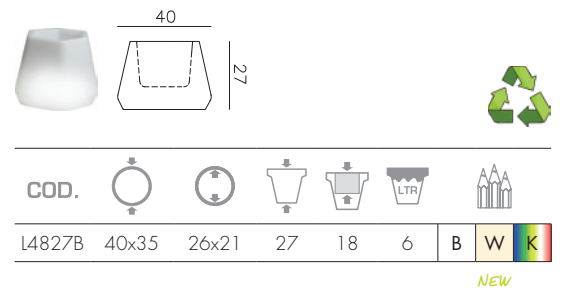

OPS MEDIUM LIGHT / ART. L49

OPS LARGE LIGHT / ART. L50

ZIG LIGHT / ART. L54V

COD.							
L54V50B	50	40	76	31	33	B	W K

NEW

ZAG LIGHT / ART. L54A

COD.							
L54A50B	50	25	76	19	9	B	W K

NEW