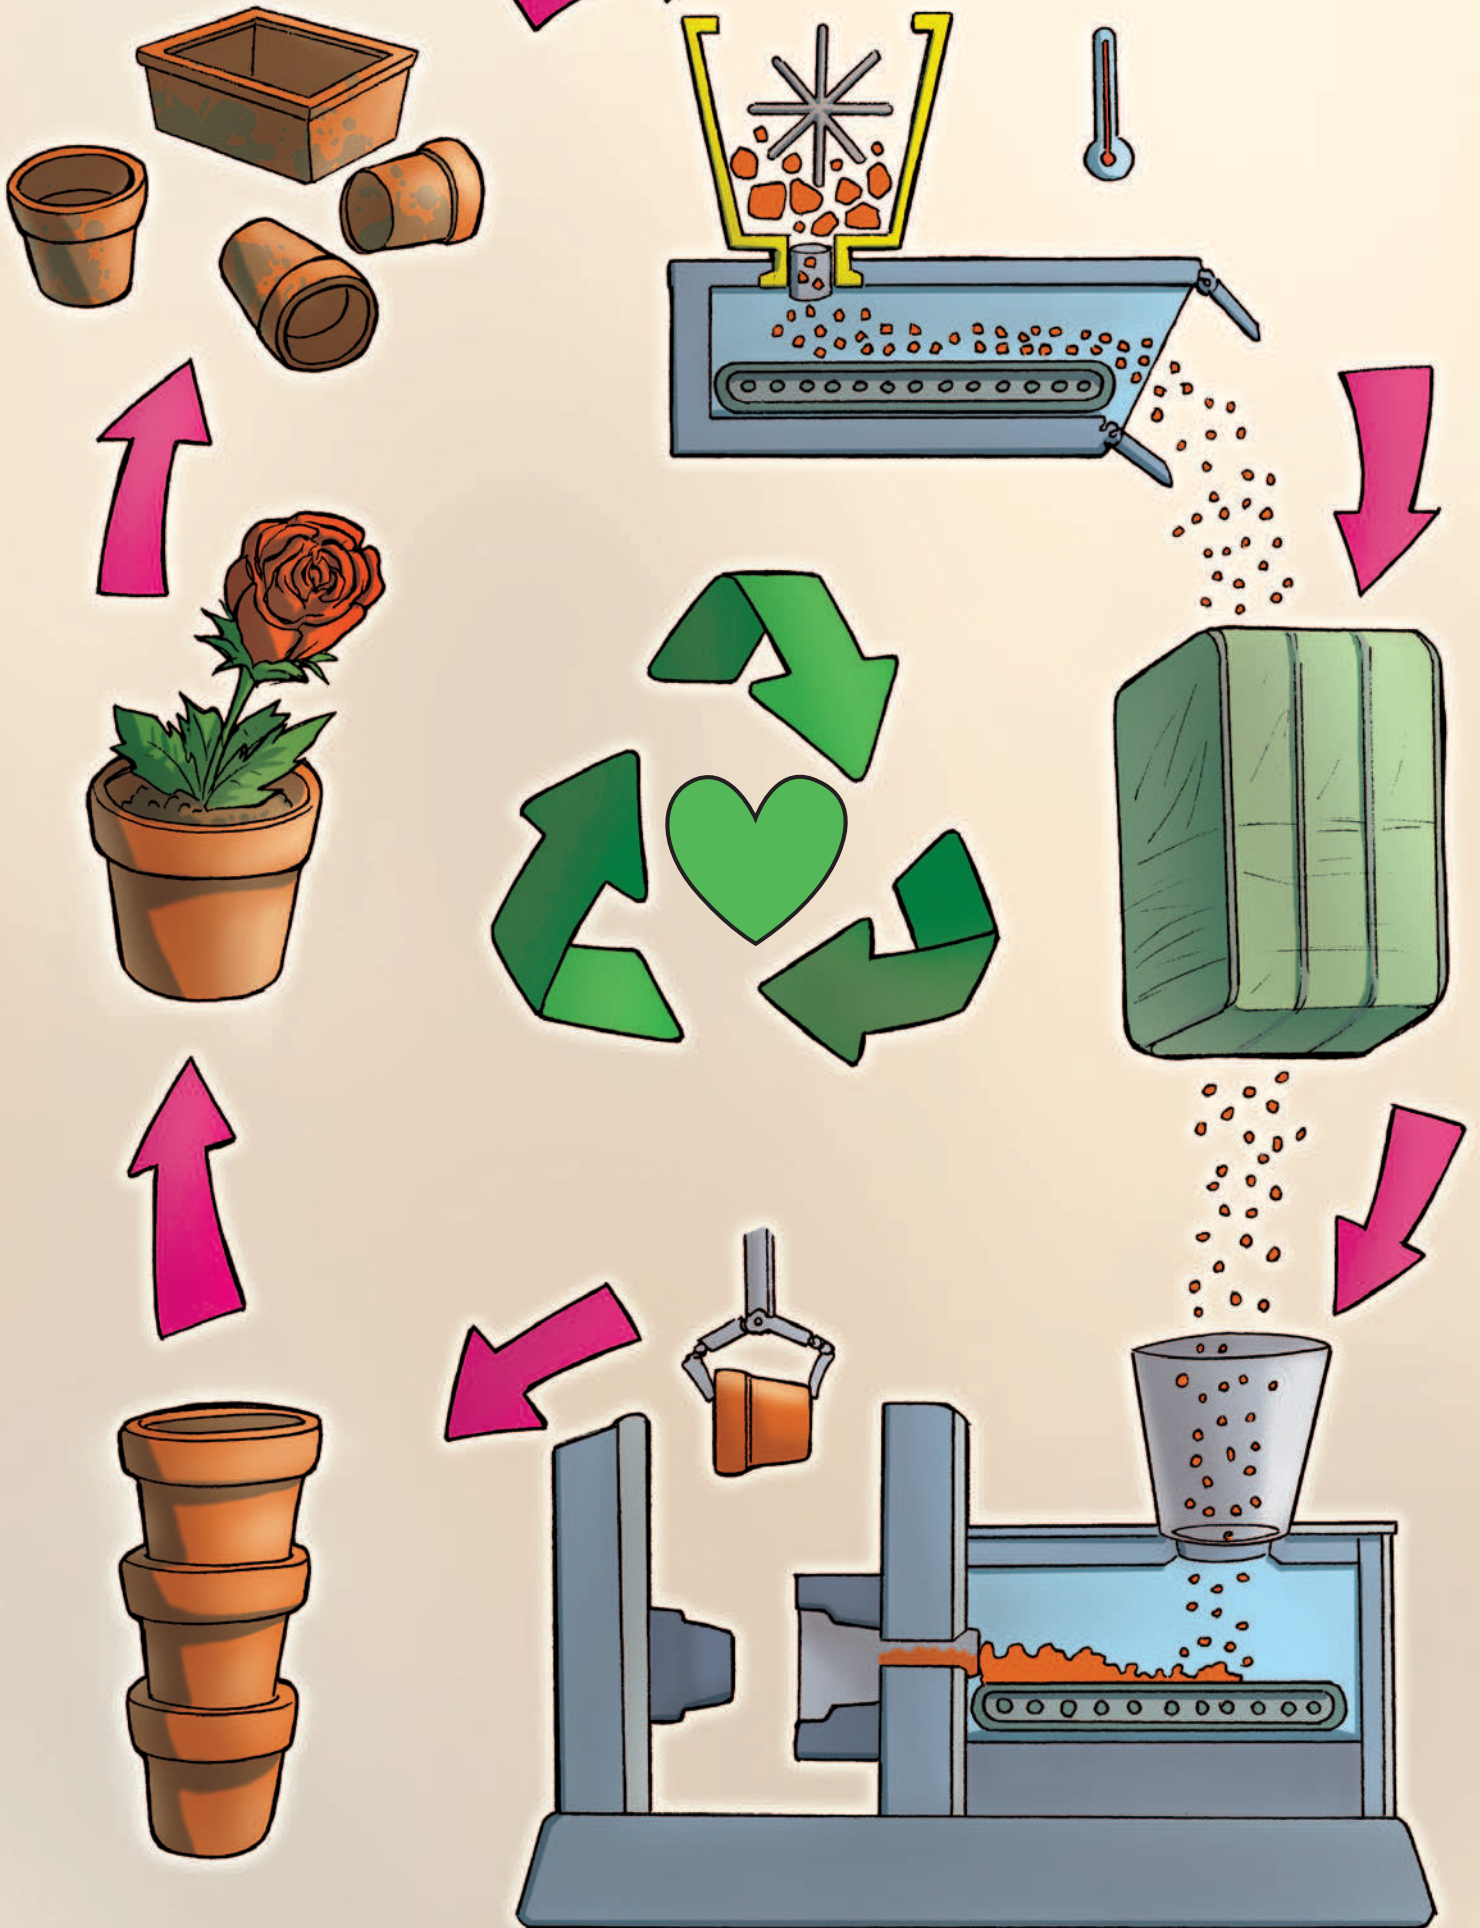

REALIZZATI CON MATERIALI AMICI DELL'AMBIENTE.

A wide range of lightweight and resistant products, dedicated to people who appreciate functionality.

Shapes designed to combine appearance with practicality, with details taken from the world of nursery gardening.

Made using environmentally-friendly materials.

COME SI FA / How it's made

CARATTERISTICHE / Features

LEGGERI
E MANEGGEVOLI
Light and easy
to handle

FONDI STUDIATI PER UN
DRENAGGIO CORRETTO
Professional style
drainage bottoms