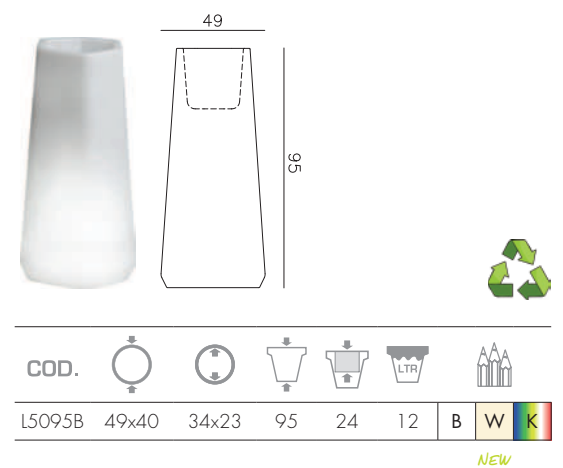

OPS MEDIUM LIGHT / ART. L49

OPS LARGE LIGHT / ART. L50

ZIG LIGHT / ART. L54V

COD.							
L54V50B	50	40	76	31	33	B	W K

NEW

ZAG LIGHT / ART. L54A

COD.							
L54A50B	50	25	76	19	9	B	W K

NEW