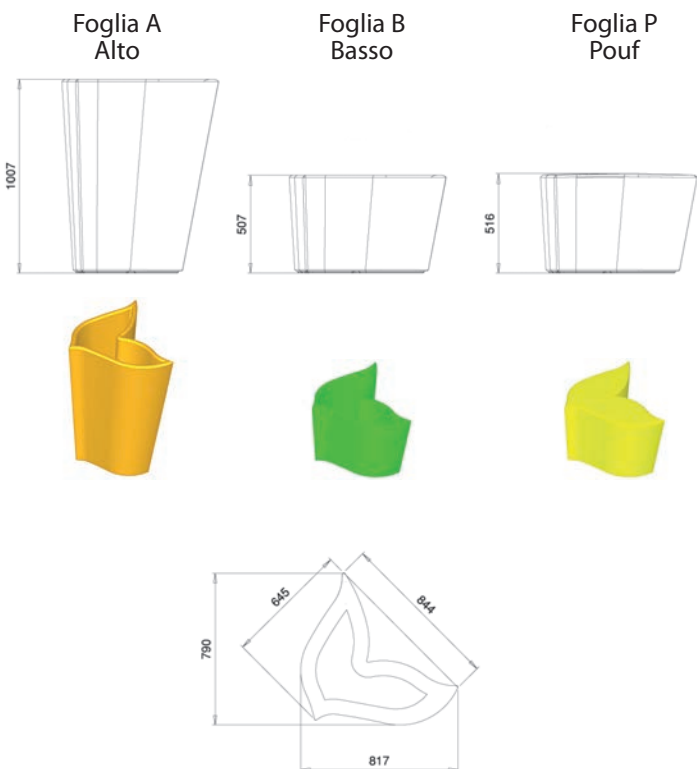

This nice triptych composed of two pots with different heights and a comfortable pouf will give your garden a touch of fun.

Collezione / Collection

FOGLIA Vasi + Pouf / Pots + Pouf

Art.	Massimo ingombro	Altezza Height	Prezzo Price
Foglia A	84,4 cm	100,7 cm	
Foglia B	84,4 cm	50,7 cm	
Foglia P	84,4 cm	51,6 cm	